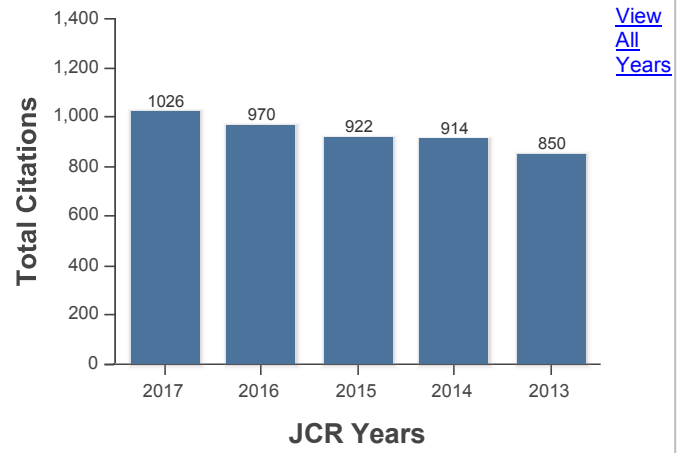

ESI Total Citations

JCR Year	MATHEMATICS
2017	214/486-Q2
2016	207/488-Q2
2015	188/488-Q2
2014	179/488-Q2
2013	180/473-Q2

null

Tell us what you think.

Help us improve the Journal Citation Reports by providing your feedback! [Click Here >](#)